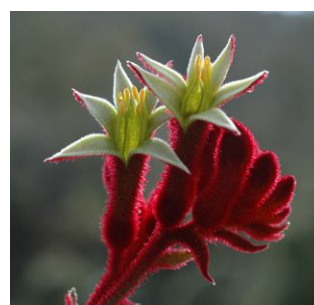

BUSH GEMS[®]

— Kangaroo Paw —

Bush Ballad[Ⓛ]
H: 60cm W: 50cm

Bush Blitz[Ⓛ]
H: 70cm W: 50cm

Bush Dance[Ⓛ]
H: 60cm W: 45cm

Bush Diamond[Ⓛ]
H: 60cm W: 45cm

Bush Pearl[Ⓛ]
H: 50cm W: 45cm

Bush Tenacity[Ⓛ]
H: 60cm W: 45cm

Bush Bonanza[Ⓛ]
H: 60cm W: 45cm

Bush Crystal[Ⓛ]
H: 80cm W: 50cm

Bush Elegance[Ⓛ]
H: 60cm W: 45cm

Bush Inferno[Ⓛ]
H: 60cm W: 45cm

Bush Volcano[Ⓛ]
H: 80cm W: 1m

Bush Fury[Ⓛ]
H: 1.2m W: 1.5m

For more information on Ramm Botanicals varieties - plant facts, care or where to purchase, please contact Ramm Botanicals.