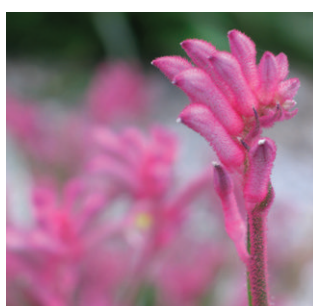

BUSH GEMS[®]

— Kangaroo Paw —

Bush Ballad[Ⓛ]
H: 60cm W: 50cm

Bush Blitz[Ⓛ]
H: 70cm W: 50cm

Bush Dance[Ⓛ]
H: 60cm W: 45cm

Bush Diamond[Ⓛ]
H: 60cm W: 45cm

Bush Pearl[Ⓛ]
H: 50cm W: 45cm

Bush Tenacity[Ⓛ]
H: 60cm W: 45cm

Bush Bonanza[Ⓛ]
H: 60cm W: 45cm

Bush Crystal[Ⓛ]
H: 80cm W: 50cm

Bush Elegance[Ⓛ]
H: 60cm W: 45cm

Bush Inferno[Ⓛ]
H: 60cm W: 45cm

Bush Volcano[Ⓛ]
H: 80cm W: 1m

Bush Fury[Ⓛ]
H: 1.2m W: 1.5m

For more information on Ramm Botanicals varieties - plant facts, care or where to purchase, please contact Ramm Botanicals.