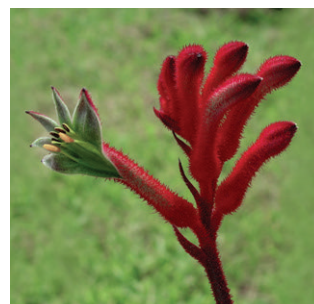

BUSH GEMS[®]

— Kangaroo Paw —

Bush Ballad[Ⓛ]
H: 60cm W: 50cm

Bush Blitz[Ⓛ]
H: 70cm W: 50cm

Bush Dance[Ⓛ]
H: 60cm W: 45cm

Bush Diamond[Ⓛ]
H: 60cm W: 45cm

Bush Pearl[Ⓛ]
H: 50cm W: 45cm

Bush Tenacity[Ⓛ]
H: 60cm W: 45cm

Bush Bonanza[Ⓛ]
H: 60cm W: 45cm

Bush Crystal[Ⓛ]
H: 80cm W: 50cm

Bush Elegance[Ⓛ]
H: 60cm W: 45cm

Bush Inferno[Ⓛ]
H: 60cm W: 45cm

Bush Volcano[Ⓛ]
H: 80cm W: 1m

Bush Fury[Ⓛ]
H: 1.2m W: 1.5m

For more information on Ramm Botanicals varieties - plant facts, care or where to purchase, please contact Ramm Botanicals.