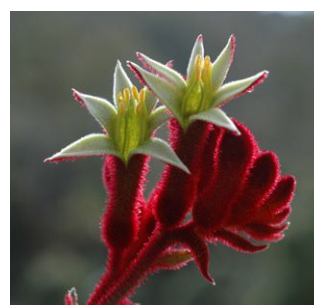

BUSH GEMS[®]

— Kangaroo Paw —

Bush Ballad[Ⓟ]
H: 60cm W: 50cm

Bush Blitz[Ⓟ]
H: 70cm W: 50cm

Bush Dance[Ⓟ]
H: 60cm W: 45cm

Bush Diamond[Ⓟ]
H: 60cm W: 45cm

Bush Pearl[Ⓟ]
H: 50cm W: 45cm

Bush Tenacity[Ⓟ]
H: 60cm W: 45cm

Bush Bonanza[Ⓟ]
H: 60cm W: 45cm

Bush Crystal[Ⓟ]
H: 80cm W: 50cm

Bush Elegance[Ⓟ]
H: 60cm W: 45cm

Bush Inferno[Ⓟ]
H: 60cm W: 45cm

Bush Volcano[Ⓟ]
H: 80cm W: 1m

Bush Fury[Ⓟ]
H: 1.2m W: 1.5m

For more information on Ramm Botanicals varieties - plant facts, care or where to purchase, please contact Ramm Botanicals.