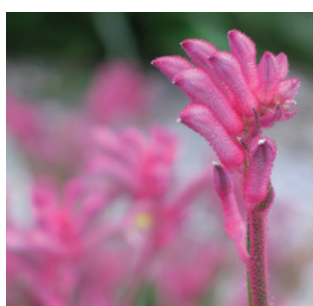

BUSH GEMS[®]

— Kangaroo Paw —

Bush Ballad[Ⓟ]
H: 60cm W: 50cm

Bush Blitz[Ⓟ]
H: 70cm W: 50cm

Bush Dance[Ⓟ]
H: 60cm W: 45cm

Bush Diamond[Ⓟ]
H: 60cm W: 45cm

Bush Pearl[Ⓟ]
H: 50cm W: 45cm

Bush Tenacity[Ⓟ]
H: 60cm W: 45cm

Bush Bonanza[Ⓟ]
H: 60cm W: 45cm

Bush Crystal[Ⓟ]
H: 80cm W: 50cm

Bush Elegance[Ⓟ]
H: 60cm W: 45cm

Bush Inferno[Ⓟ]
H: 60cm W: 45cm

Bush Volcano[Ⓟ]
H: 80cm W: 1m

Bush Fury[Ⓟ]
H: 1.2m W: 1.5m

For more information on Ramm Botanicals varieties - plant facts, care or where to purchase, please contact Ramm Botanicals.