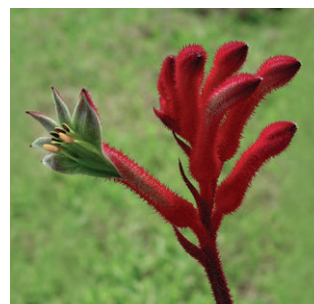

BUSH GEMS[®]

— Kangaroo Paw —

Bush Ballad[Ⓟ]
H: 60cm W: 50cm

Bush Blitz[Ⓟ]
H: 70cm W: 50cm

Bush Dance[Ⓟ]
H: 60cm W: 45cm

Bush Diamond[Ⓟ]
H: 60cm W: 45cm

Bush Pearl[Ⓟ]
H: 50cm W: 45cm

Bush Tenacity[Ⓟ]
H: 60cm W: 45cm

Bush Bonanza[Ⓟ]
H: 60cm W: 45cm

Bush Crystal[Ⓟ]
H: 80cm W: 50cm

Bush Elegance[Ⓟ]
H: 60cm W: 45cm

Bush Inferno[Ⓟ]
H: 60cm W: 45cm

Bush Volcano[Ⓟ]
H: 80cm W: 1m

Bush Fury[Ⓟ]
H: 1.2m W: 1.5m

For more information on Ramm Botanicals varieties - plant facts, care or where to purchase, please contact Ramm Botanicals.